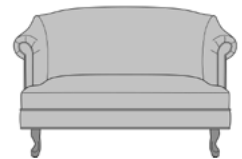

Statement of Line

PT1013
33.5W 32.5D 35H
28.5AH

PT1015
33.5W 32.5D 35H
28.5AH

1012
33.5W 35D 37H
29AH

1014
33.5W 35D 37H
29AH

PT1023
51W 32.5D 35H
28.5AH

PT1025
51W 32.5D 35H
28.5AH

1022
62W 32D 37.5H
29AH

*To see additional versions of this collection go to www.kwalu.com/product/folleto-lounge-chair

kwalu® | Designed to Last®

6160 Peachtree Dunwoody Rd. Building C, Atlanta, GA 30328

1-877-MY-KWALU kwalu.com